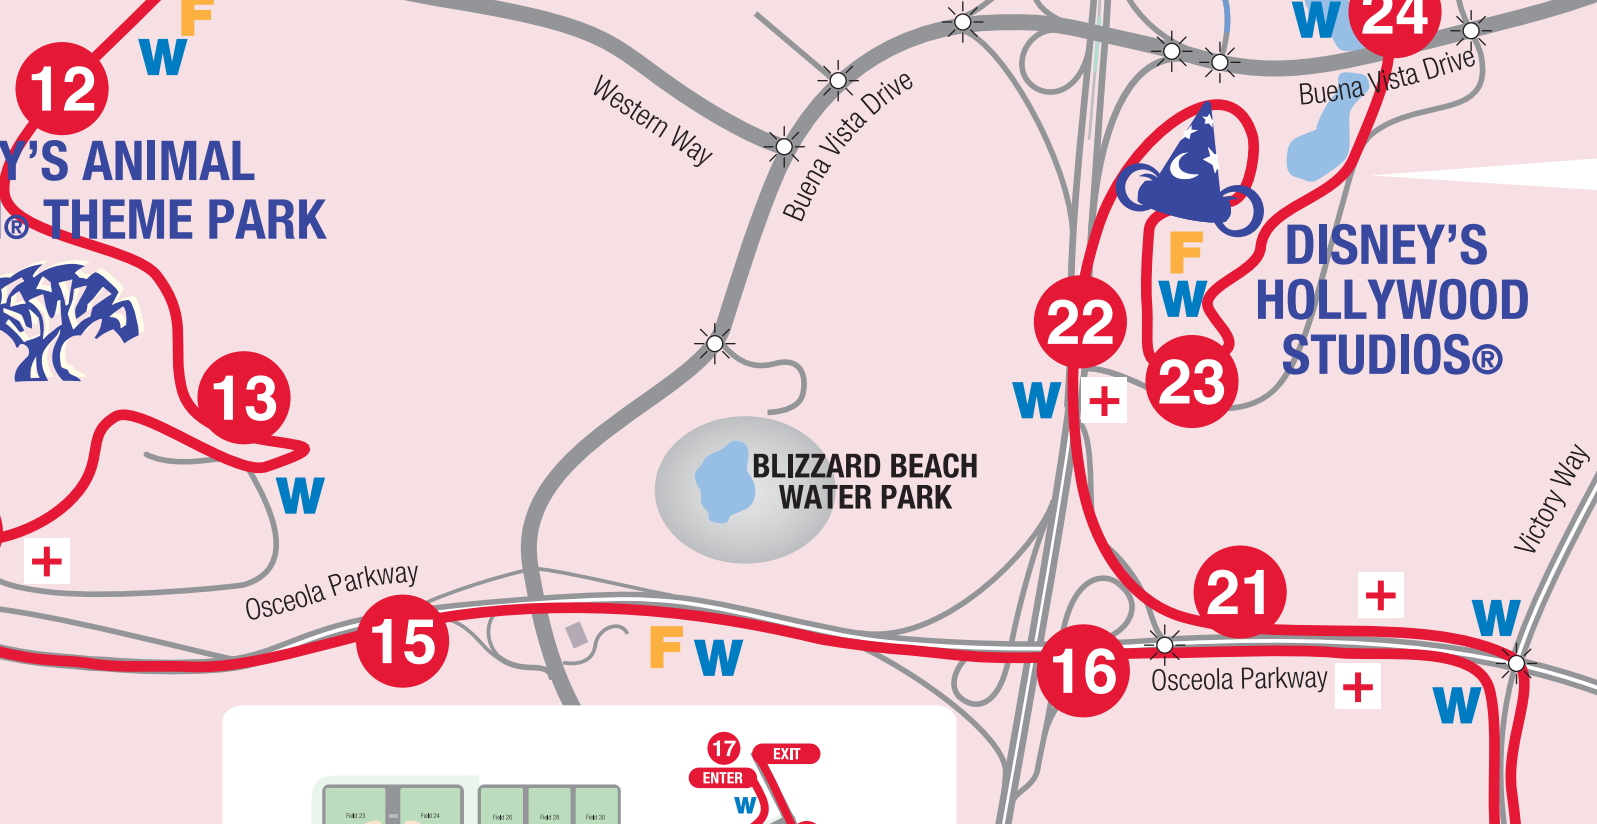

PRESENTED BY Cigna

LEGEND

- Course Route
- Mile Markers
- First Aid
- Water Stations
- Food Stations

192

Mile 20 Spectacular