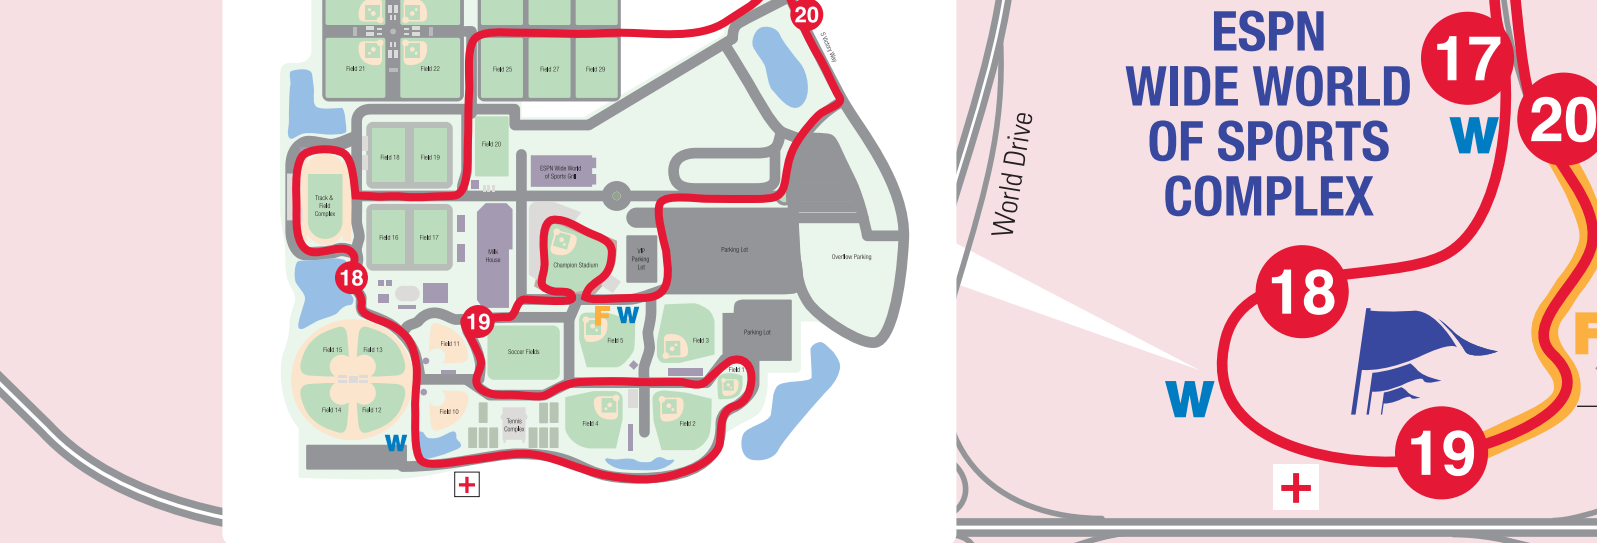

PRESENTED BY Cigna

LEGEND

- Course Route
- Mile Markers
- First Aid
- Water Stations
- Food Stations

192

Mile 20 Spectacular