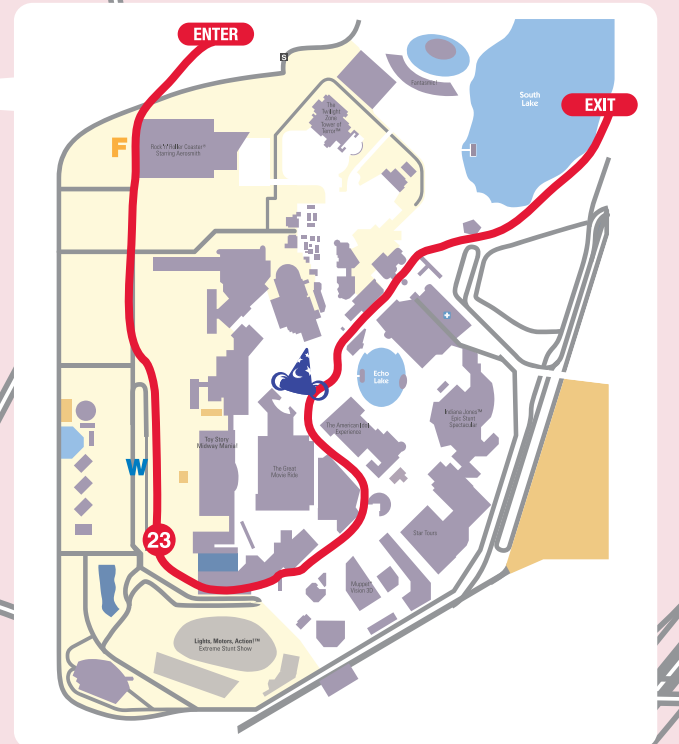

PRESENTED BY Cigna

LEGEND

- Course Route
- Mile Markers
- First Aid
- Water Stations
- Food Stations

192

Mile 20 Spectacular