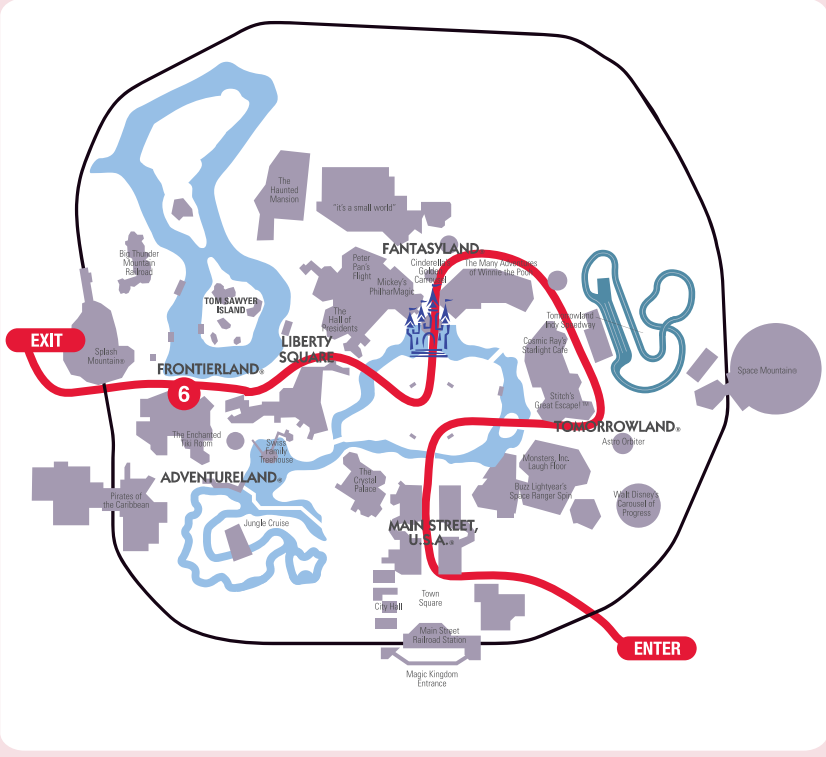

PRESENTED BY Cigna

LEGEND

- Course Route
- Mile Markers
- First Aid
- Water Stations
- Food Stations

192

Mile 20 Spectacular