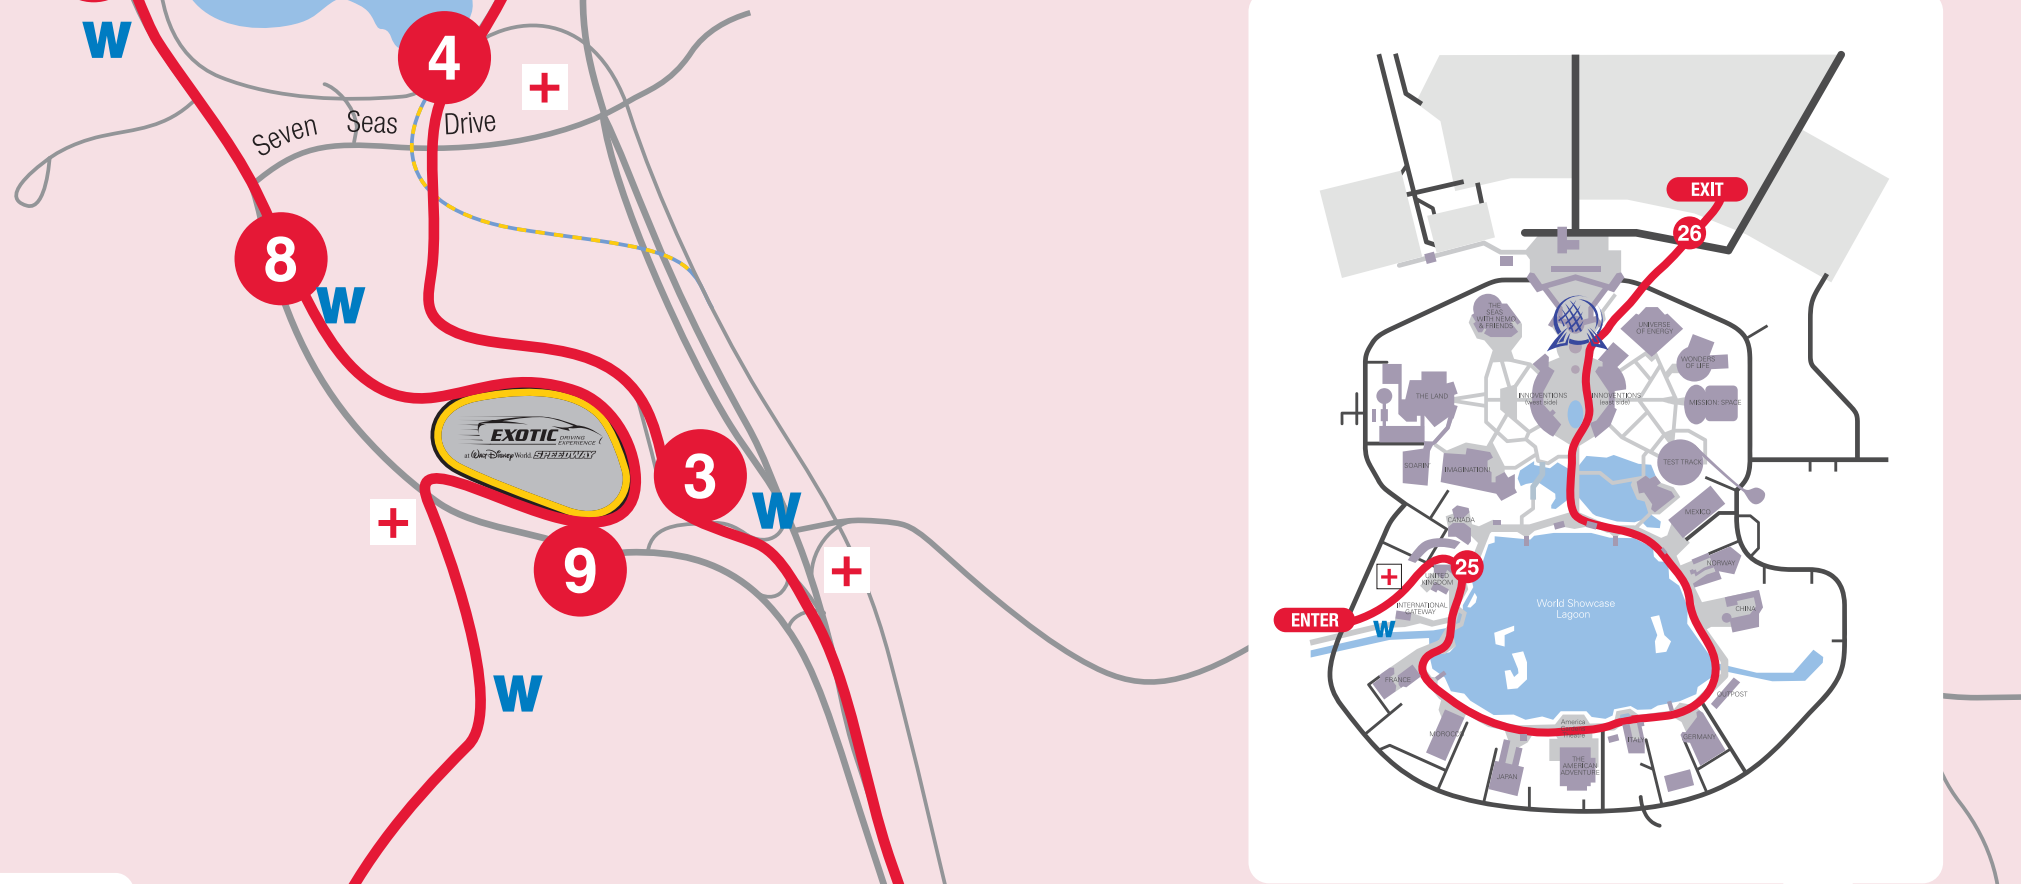

PRESENTED BY Cigna

LEGEND

- Course Route
- Mile Markers
- First Aid
- Water Stations
- Food Stations

192

Mile 20 Spectacular