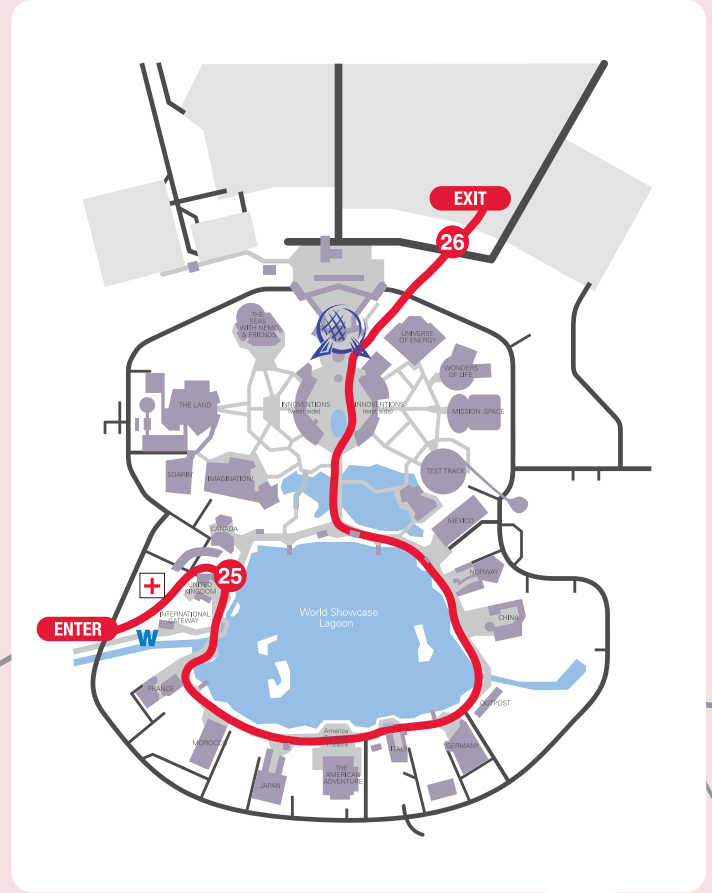

PRESENTED BY Cigna

LEGEND

- Course Route
- Mile Markers
- First Aid
- Water Stations
- Food Stations

192

Mile 20 Spectacular