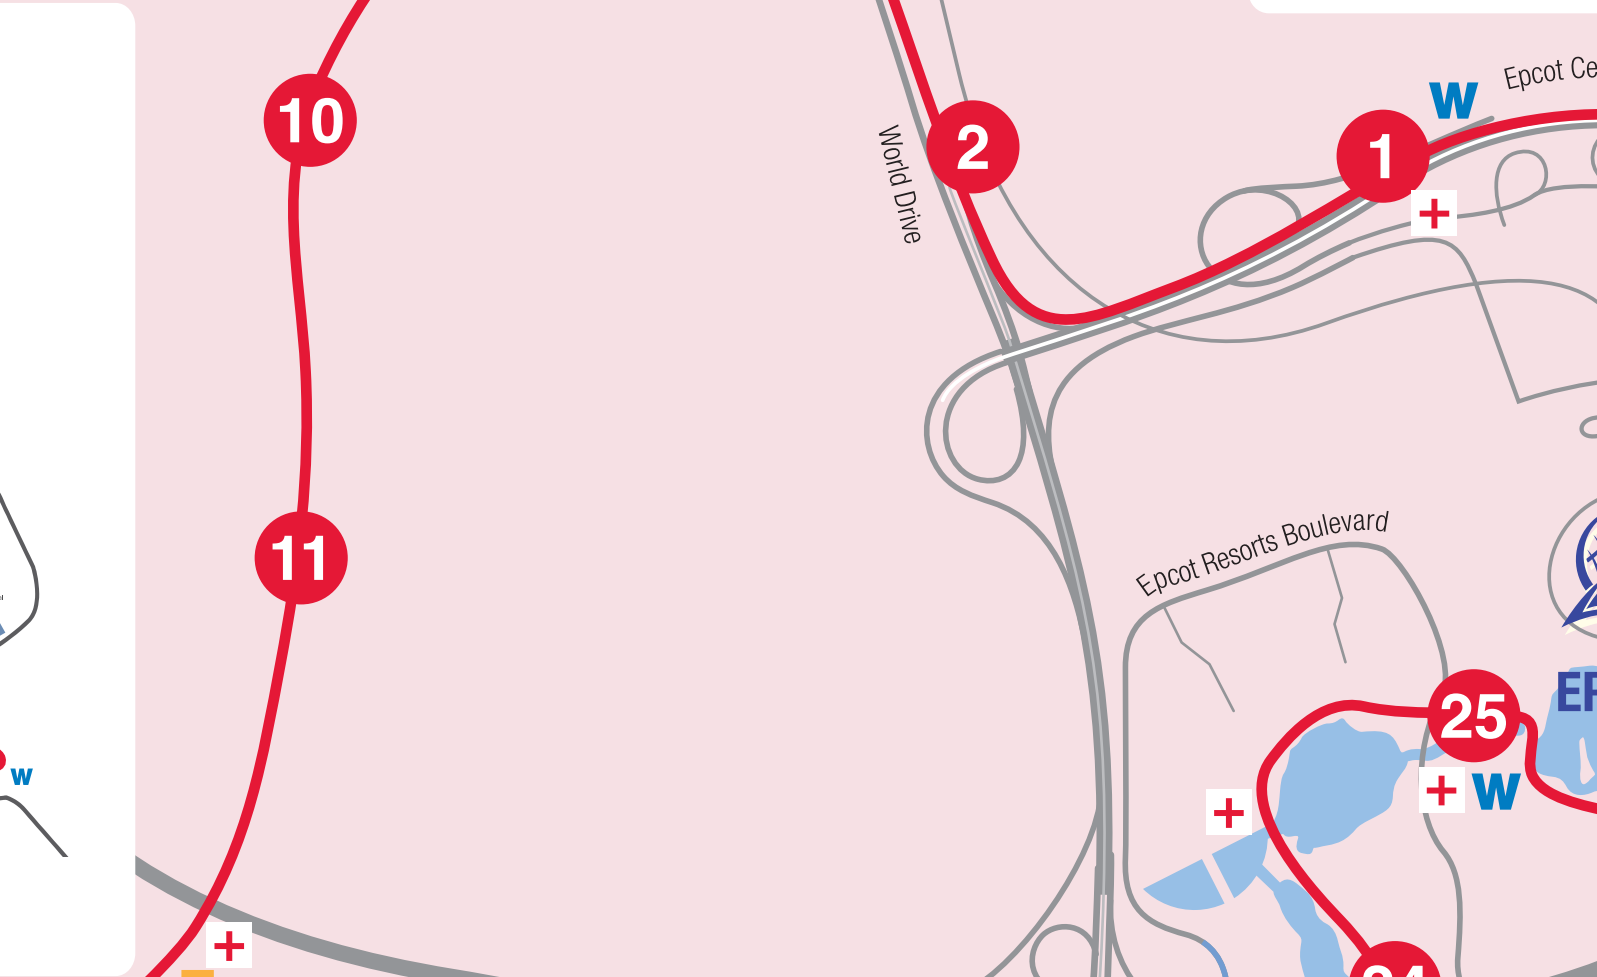

PRESENTED BY Cigna

LEGEND

- Course Route
- Mile Markers
- First Aid
- Water Stations
- Food Stations

192

Mile 20 Spectacular