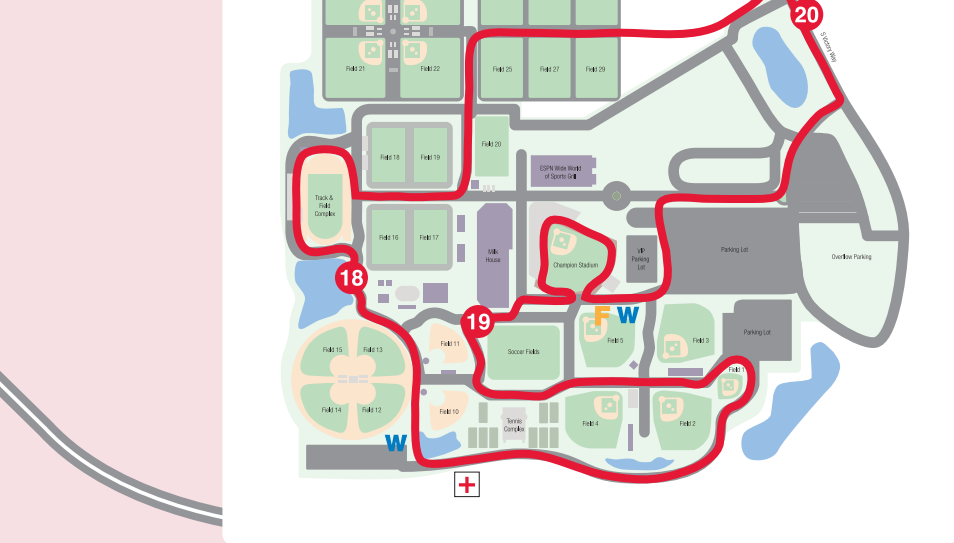

PRESENTED BY Cigna

LEGEND

- Course Route
- Mile Markers
- First Aid
- Water Stations
- Food Stations

192

Mile 20 Spectacular