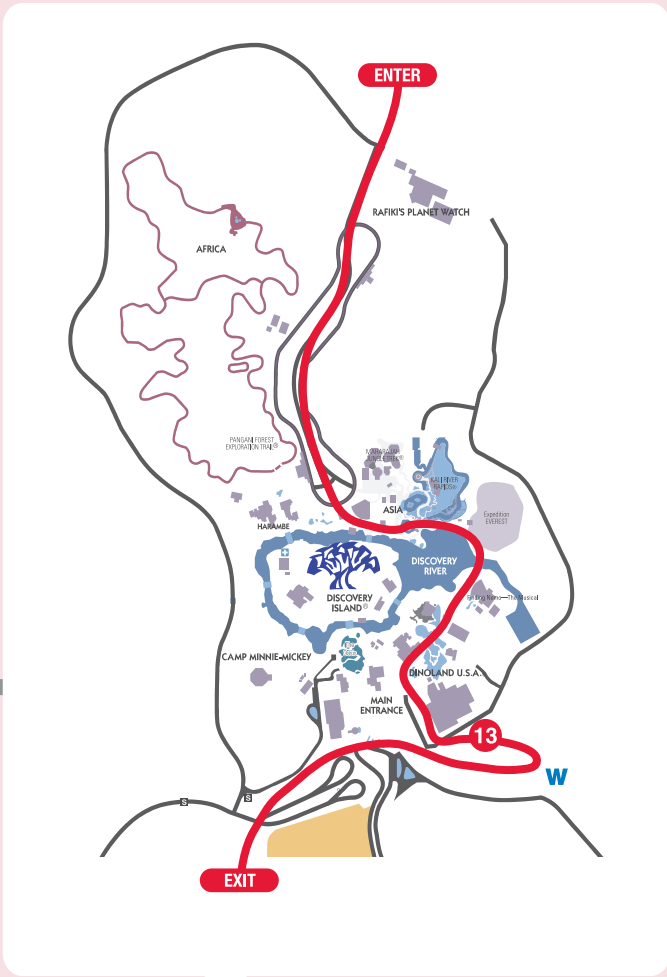

PRESENTED BY Cigna

LEGEND

- Course Route
- Mile Markers
- First Aid
- Water Stations
- Food Stations

192

Mile 20 Spectacular